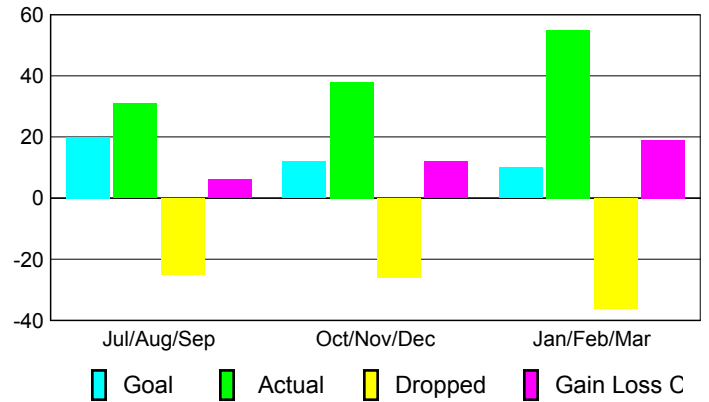

Membership Results 2008-2009

Goal, New, Dropped, Gain/Loss