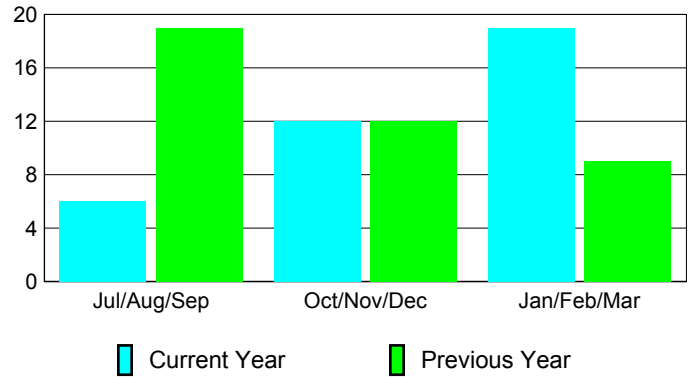

Comparison of Membership Gain/Loss

Current Year Compared to the Previous Year